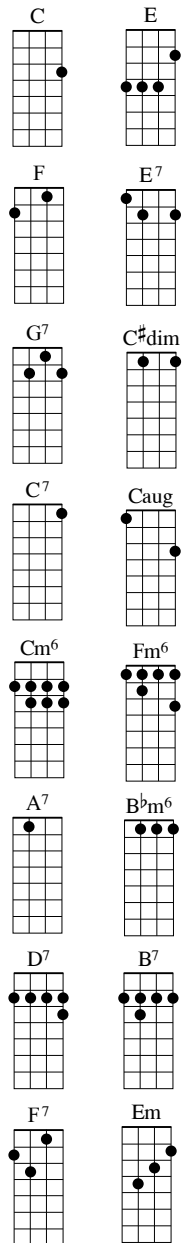

[bass intro]

Chorus:

F F7
See them tumbling down,
E E7
Pledging their love to the ground,
F C C#dim
Lonely but free I'll be found
G7 C C+
Drifting along with the tumbling tumbleweeds.

F F7
Cares of the past are behind.
E E7
Nowhere to go but I'll find,
F C C#dim
Just where the trail will wind,
G7 C C+
Drifting along with the tumbling tumbleweeds.

[Bridge]

Dm7 G7 C B7 Em G7
I know when night has gone that a new world's born at dawn,

F F7
I'll keep rolling along,
E E7
Deep in my heart is a song,
F C C#dim
Here on the range I belong,
G7 C C7 C+
Drifting along with the tumbling tumbleweeds.

Repeat from Bridge to end

Last time add:

G7 Bb - B - C
Drifting along with the tumbling tumbleweeds.

Soprano

Tumbling Tumbleweeds (NWFL)

Music & Lyrics by Bob Nolan

Prelude:

C F C
I'm a roaming cowboy, riding all day long.
G7 C C7
Tumbleweeds around me, sing their lonely song.
F C Cm6 A7
Nights underneath a prairie moon,
D7 G
I ride along and sing a tune.