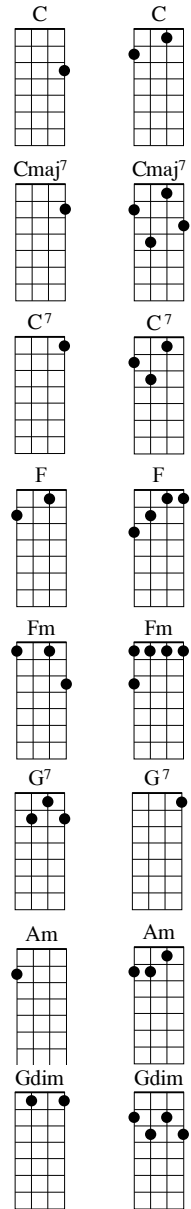

Sweet Leilani

Music & Lyrics by Harry Owens, 1937

Soprano Baritone

C (C^{maj7} C⁷) F F^m
 Sweet Leilani_____, heavenly flower,
 C G⁷ C (A^m G[°]) G⁷
 Nature fashioned roses kiss'd with dew,
 C (A^m G[°]) G⁷
 And then she placed them in a bower.
 C
 It was the start of you.

C (C^{maj7} C⁷) F F^m
 Sweet Leilani_____, heavenly flower,
 C G⁷ C (A^m G[°]) G⁷
 I dreamed of paradise for two,
 C (A^m G[°]) G⁷
 You are my paradise completed,
 C
 You are my dream come true.

C (C^{maj7} C⁷) F F^m
 Sweet Leilani_____, heavenly flower,
 C G⁷ C (A^m G[°]) G⁷
 Tropic skies are jealous as they shine.
 C (A^m G[°]) G⁷
 I think they're jealous of your blue eyes,
 C
 Jealous because you're mine.

C (C^{maj7} C⁷) F F^m
 Sweet Leilani_____, heavenly flower,
 C G⁷ C (A^m G[°]) G⁷
 I dreamed of paradise for two,
 C (A^m G[°]) G⁷
 You are my paradise completed,
 C
 You are my dream come true.