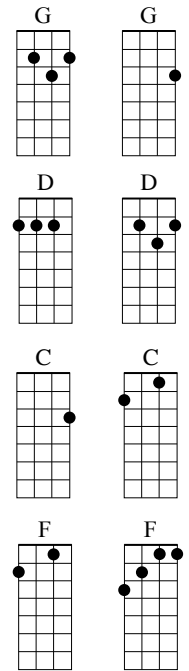

# I'm A Believer

Soprano Baritone

Music & Lyrics by Neil Diamond, Recorded by the Monkees, 1967

G D C G  
I thought love was only true in fairy tales  
D C G  
Meant for someone else but not for me  
C G  
Ah, love was out to get to me, (Di-di-di, di di)  
C G  
That's the way it seemed, (Di-di-di, di di)  
C G D  
Disappointment haunted all my dreams {Refrain}  
G-C-G C G C G  
Then I saw her face, now I'm a believer  
G-C-G C G C G  
Not a trace of doubt in my mind  
C  
I'm in love, hmm  
G F D  
I'm a believer I couldn't leave her if I tried  
G D C G  
I thought love was more or less a givin' thing  
D C G  
Seems the more I gave the less I got  
C G  
What's the use in trying, (Di-di-di, di di)  
C G  
All you get is pain, (Di-di-di, di di)  
C G D  
When I needed sunshine I got rain {Refrain}

G - D - C - G {instrumental 2 verse lines}

G - D - C - G

C G

Ah, love was out to get to me, (Di-di-di, di di)

C G

That's the way it seemed, (Di-di-di, di di)

C G D

Disappointment haunted all my dreams {Refrain}

G-C-G-C {etc.}

Yes, I saw her face, now I'm a believer

Not a trace of doubt in my mind

Yes, I'm a believer, yeah, yeah, yeah, yeah, yeah, yeah

I'm a believer

Said I'm a believer, yeah

I'm a believer

Said I'm a believer, yeah