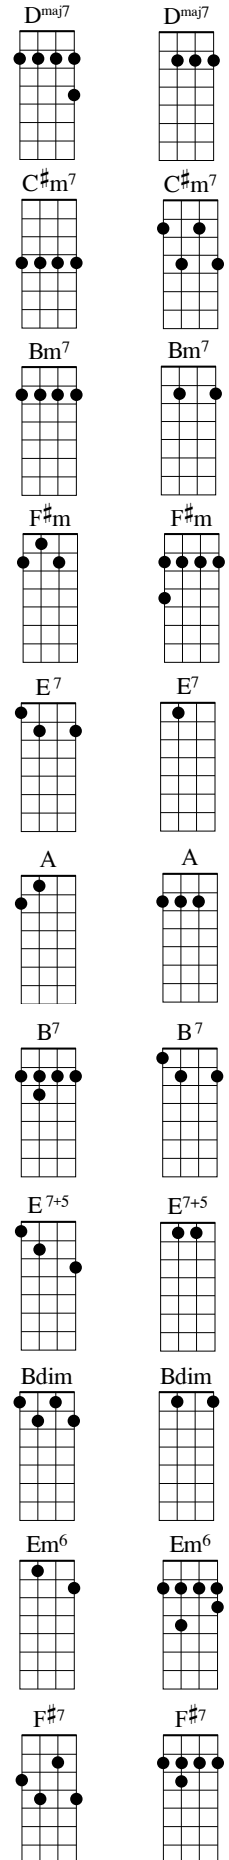

I'll Be Home for Christmas

Words and music by Kim Gannon and Walter Kent, 1943

Soprano Baritone

Dmaj7 C#m7 Bm7 F#m
 I'm dreaming tonight of a place I love,
 Bm7 E7 A
 Even more than I usually do.
 Dmaj7 C#m7 Bm7 F#m B7
 And although I know it's a long road back,
 E7 E7+5
 I promise you. . .

A B° Bm7 E7
 I'll be home for Christmas,
 A Em6 Bm7 E7
 You can count on me.
 Bm7 E7 A F#m
 Please have snow and mistletoe,
 B7 Bm7 E7
 And presents 'neath the tree.

A B° Bm7 E7
 Christmas Eve will find me
 A Em6 Bm7
 Where the lovelight gleams.
 B° Em6 F#7
 I'll be home for Christmas,
 Bm7 E7 A
 If only in my dreams.