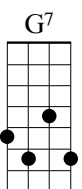

# Caravan

Words & Music: Edward Kennedy "Duke" Ellington (1937)

Note chords and chord positions for song voicing in bridge.

G<sup>7b9</sup>

Night and stars above that shine so bright

The myst'ry of their fading light

G<sup>7b9</sup>

Of you beside me here beneath the blue.

My dream of love is coming true

C<sup>m</sup>

Within our desert caravan!

Soprano

Baritone

First Note

First Note

G<sup>7b9</sup>

G<sup>7b9</sup>

C<sup>m</sup>

C<sup>m</sup>

C<sup>7</sup>

C<sup>7</sup>

F<sup>7</sup>

F<sup>7</sup>

B<sup>b7</sup>

B<sup>b7</sup>

E<sup>b7</sup>

E<sup>b7</sup>

G<sup>7</sup>

G<sup>7</sup>