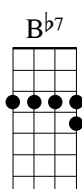

# Caravan

Words & Music: Edward Kennedy "Duke" Ellington (1937)

Note chords and chord positions for song voicing in bridge.

G<sup>7b9</sup>

Night and stars above that shine so bright

The myst'ry of their fading light

G<sup>7b9</sup>

Of you beside me here beneath the blue.

My dream of love is coming true

C<sup>m</sup>

Within our desert caravan!

Soprano

Baritone

First Note

First Note

G<sup>7b9</sup>

G<sup>7b9</sup>

C<sup>m</sup>

C<sup>m</sup>

C<sup>7</sup>

C<sup>7</sup>

F<sup>7</sup>

F<sup>7</sup>

B<sup>b7</sup>

B<sup>b7</sup>

E<sup>b7</sup>

E<sup>b7</sup>

G<sup>7</sup>

G<sup>7</sup>