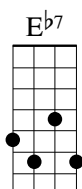

# Caravan

Words & Music: Edward Kennedy "Duke" Ellington (1937)

Note chords and chord positions for song voicing in bridge.

G<sup>7b9</sup>

Night and stars above that shine so bright

The myst'ry of their fading light

G<sup>7b9</sup>

Of you beside me here beneath the blue.

My dream of love is coming true

C<sup>m</sup>

Within our desert caravan!

Soprano

Baritone

First Note

First Note

G<sup>7b9</sup>

G<sup>7b9</sup>

C<sup>m</sup>

C<sup>m</sup>

C<sup>7</sup>

C<sup>7</sup>

F<sup>7</sup>

F<sup>7</sup>

B<sup>b7</sup>

B<sup>b7</sup>

E<sup>b7</sup>

E<sup>b7</sup>

G<sup>7</sup>

G<sup>7</sup>